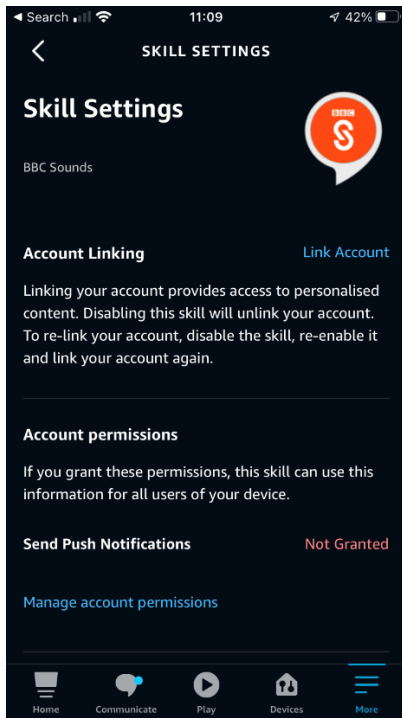

Connecting the DiscovR / Alexa with BBC Account

You need to login to their BBC account via the Alexa 'BBC Sounds' skill.

You can access the 'BBC Sounds' skill via the Alexa App or a web browser.

The screen shots below are from the Alexa App.

In the App select More - Skills and Games - Your Skills - BBC Sounds

Open BBC Sounds then select Settings - Link account

You will then see the prompt to connect Alexa to your BBC account.

Connect Alexa to your BBC account