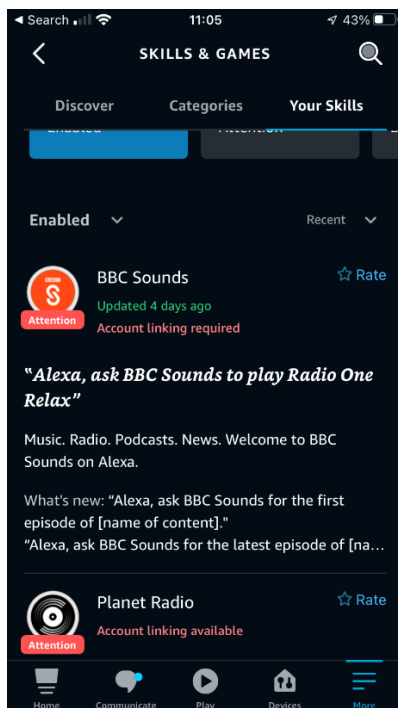

Open BBC Sounds then select Settings - Link account