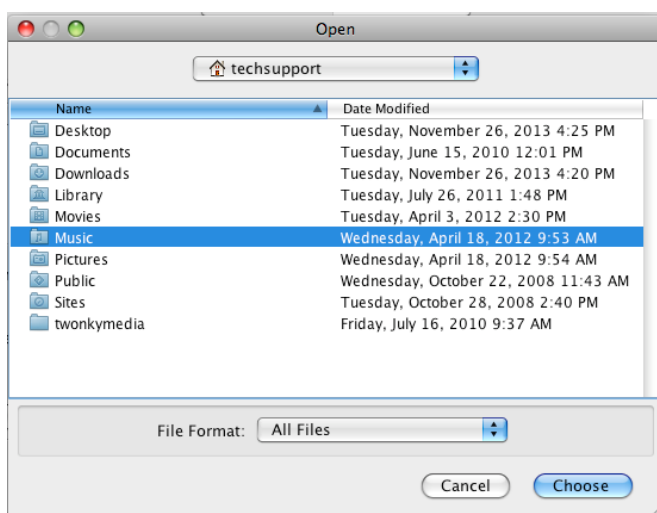

If your collection is on your computer then click on Library on the Serviio console menu bar and then on “Add local” to the right of the white box

With a typical iTunes setup your music will be in the Music folder of your username (ours is techsupport)

In turn, click once on:

“Music”