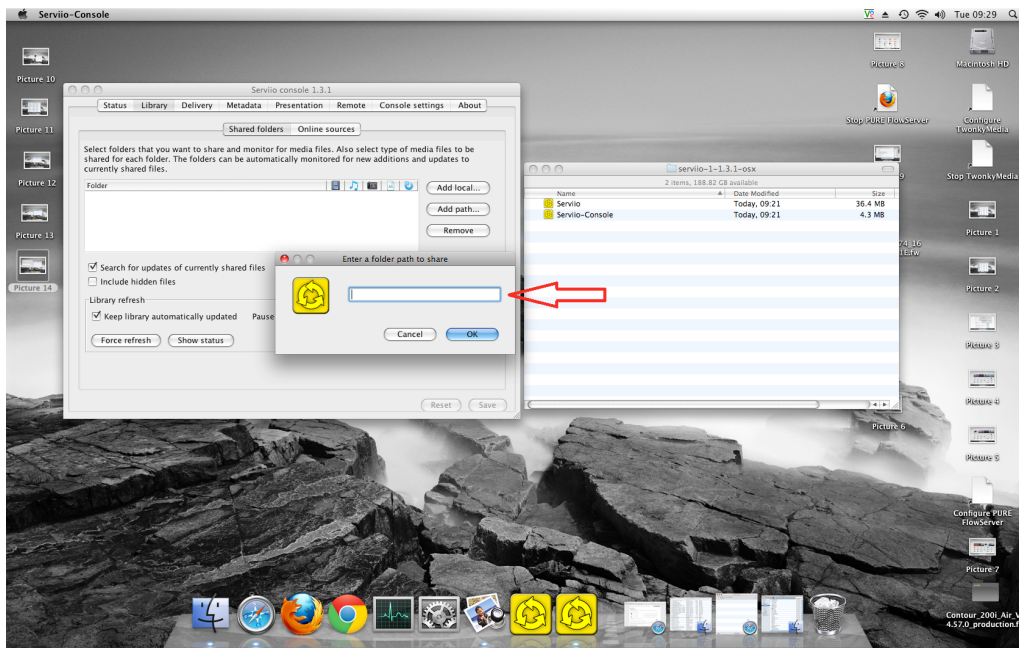

Hint- To find the location go to Finder and click on your user name (see image below) where our username is "techsupport"