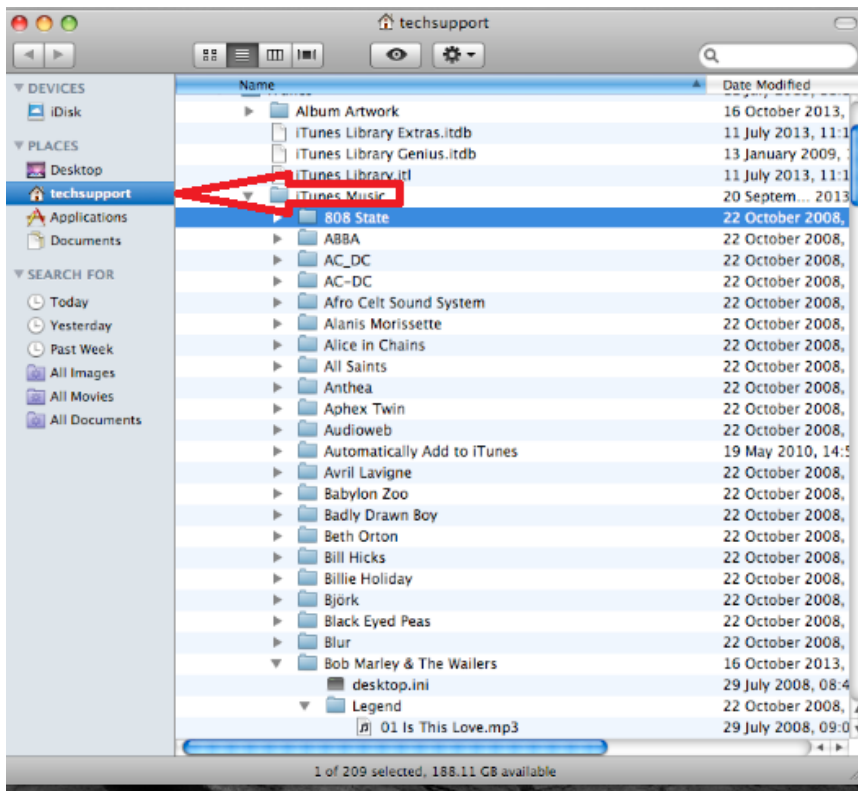

In turn, click once on:

“Music”

“iTunes”

“iTunes Music” –make sure you just highlight the line at this stage. You then need to click on “Choose”

You then need to select the media type you would like to share on the Serviio console select

Music by ticking this icon 

Click Save and you are now ready to stream to your radio

If you are ready to stream then go to the next section in this guide.

If you don't keep your Music in a “standard” location then you need to click onlibrary > add pathand enter the location of your music

Hint- To find the location go to Finder and click on your user name (see image below) where our username is "techsupport"

Right click on "Music" and click "get info"

Beside "Where", this is your file path, enter this here

You also need to select the media type you would like to share on the Serviio console select Music by ticking this icon 

Click Ok and then save, you are now ready to stream to your radio

On your radio select the Media Playersource and your radio will start automatically scanning for new servers available on the same network. If it doesn't scan or you have already performed a scan, then you can instruct the radio to search for new servers by pressing Options > Media Player Settings > Media Server > Scan For Servers.