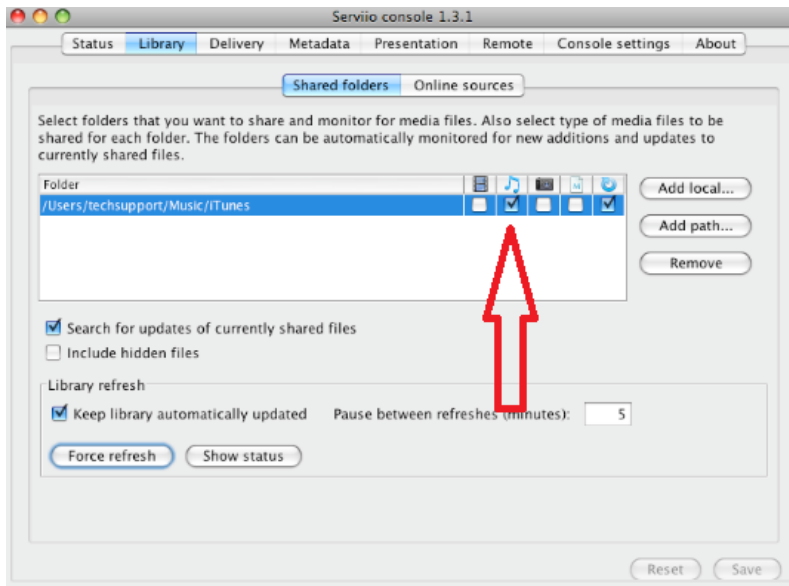

Music by ticking this icon 

Click Save and you are now ready to stream to your radio

If you are ready to stream then go to the next section in this guide.

If you don't keep your Music in a “standard” location then you need to click onlibrary > add pathand enter the location of your music

Hint- To find the location go to Finder and click on your user name (see image below) where our username is "techsupport"

Right click on "Music" and click "get info"

Beside "Where", this is your file path, enter this here

You also need to select the media type you would like to share on the Serviio console select Music by ticking this icon 

Click Ok and then save, you are now ready to stream to your radio

On your radio select the Media Playersource and your radio will start automatically scanning for new servers available on the same network. If it doesn't scan or you have already performed a scan, then you can instruct the radio to search for new servers by pressing Options > Media Player Settings > Media Server > Scan For Servers.