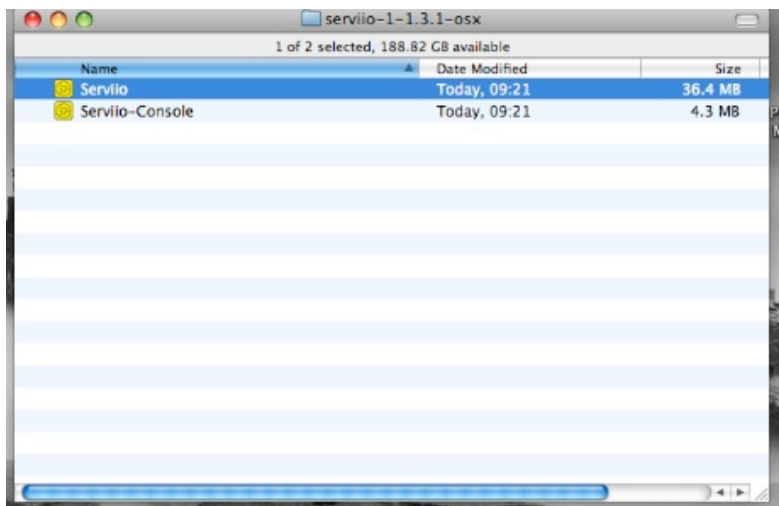

Double click Serviio (highlighted) you will then see the image below appear

You now need to double click Serviio and then Serviio- Console

Then wait for the Serviio Console interface to appear (it can take several minutes, see image below)

If your collection is on your computer then click on Library on the Serviio console menu bar and then on “Add local” to the right of the white box

With a typical iTunes setup your music will be in the Music folder of your username (ours is techsupport)