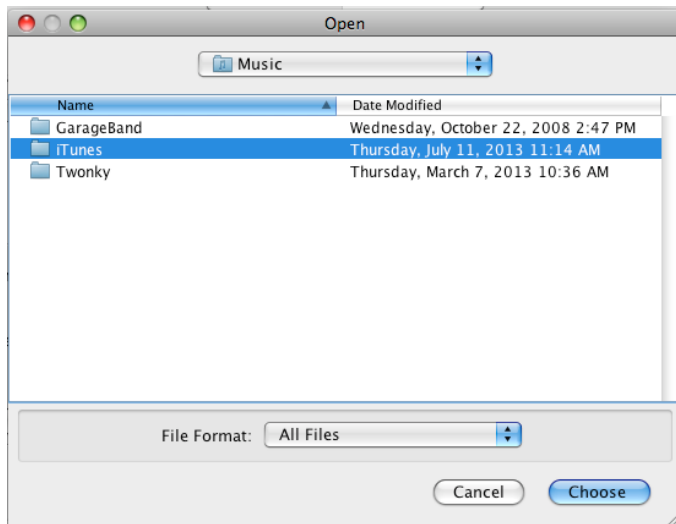

Double click Serviio (highlighted) you will then see the image below appear

You now need to double click Serviio and then Serviio- Console

Then wait for the Serviio Console interface to appear (it can take several minutes, see image below)

If your collection is on your computer then click on Library on the Serviio console menu bar and then on “Add local” to the right of the white box

With a typical iTunes setup your music will be in the Music folder of your username (ours is techsupport)

In turn, click once on:

“Music”

“iTunes”

“iTunes Music” –make sure you just highlight the line at this stage. You then need to click on “Choose”

You then need to select the media type you would like to share on the Serviio console select