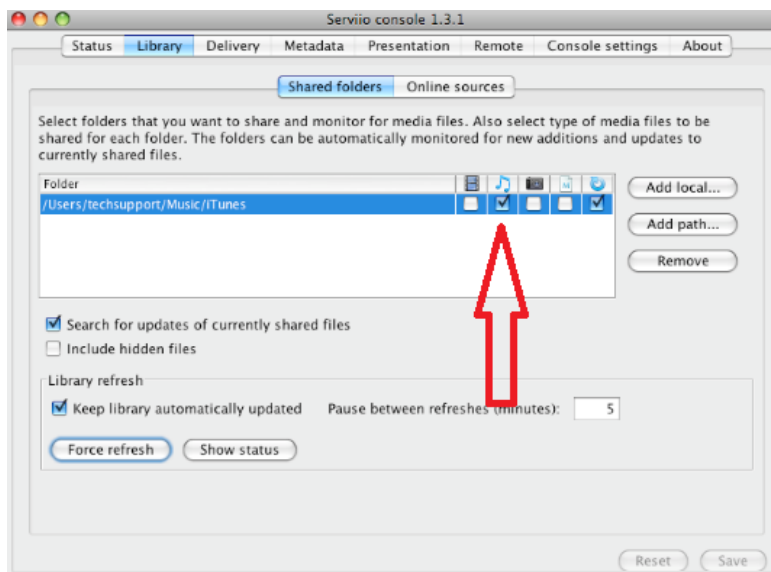

In turn, click once on:

“Music”

“iTunes”

“iTunes Music” –make sure you just highlight the line at this stage. You then need to click on “Choose”

You then need to select the media type you would like to share on the Serviio console select

Music by ticking this icon 

Click Save and you are now ready to stream to your radio

If you are ready to stream then go to the next section in this guide.

If you don't keep your Music in a “standard” location then you need to click onlibrary > add pathand enter the location of your music