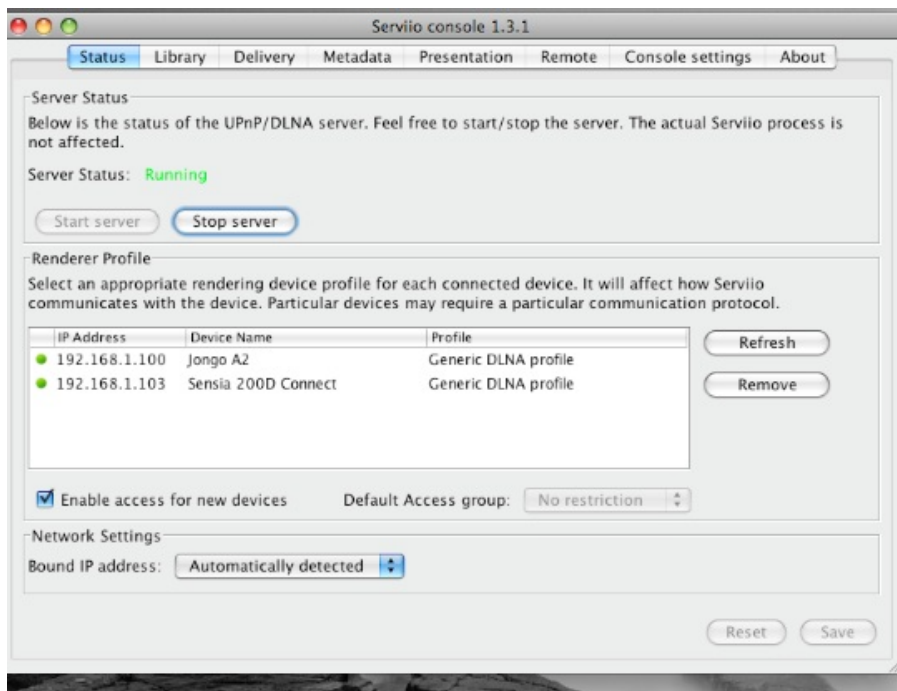

Double click Serviio (highlighted) you will then see the image below appear

You now need to double click Serviio and then Serviio- Console

Then wait for the Serviio Console interface to appear (it can take several minutes, see image below)

If your collection is on your computer then click on Library on the Serviio console menu bar and then on “Add local” to the right of the white box

With a typical iTunes setup your music will be in the Music folder of your username (ours is techsupport)