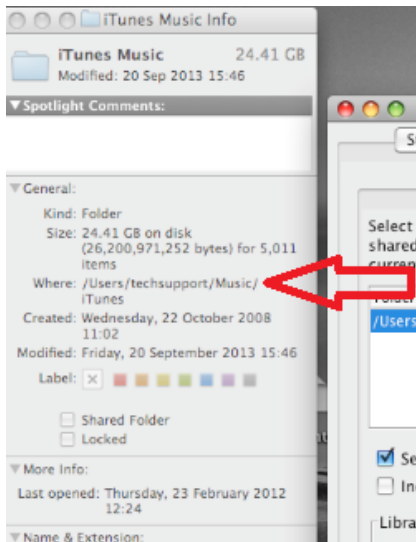

In turn, click once on:

“Music”

“iTunes”

“iTunes Music” –make sure you just highlight the line at this stage. You then need to click on “Choose”

You then need to select the media type you would like to share on the Serviio console select

Music by ticking this icon 

Click Save and you are now ready to stream to your radio

If you are ready to stream then go to the next section in this guide.

If you don't keep your Music in a “standard” location then you need to click onlibrary > add pathand enter the location of your music

Hint- To find the location go to Finder and click on your user name (see image below) where our username is "techsupport"

Right click on "Music" and click "get info"

Beside "Where", this is your file path, enter this here