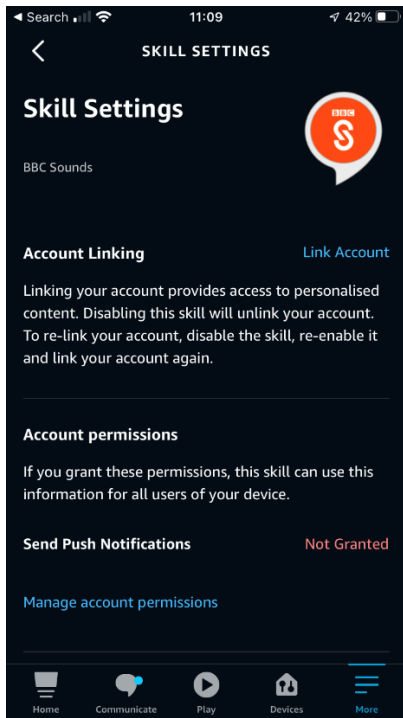

Connecting the DiscovR / Alexa with BBC Account

You need to login to their BBC account via the Alexa 'BBC Sounds' skill.

You can access the 'BBC Sounds' skill via the Alexa App or a web browser.

The screen shots below are from the Alexa App.

In the App select More - Skills and Games - Your Skills - BBC Sounds

Open BBC Sounds then select Settings - Link account

You will then see the prompt to connect Alexa to your BBC account.

Connect Alexa to your BBC account