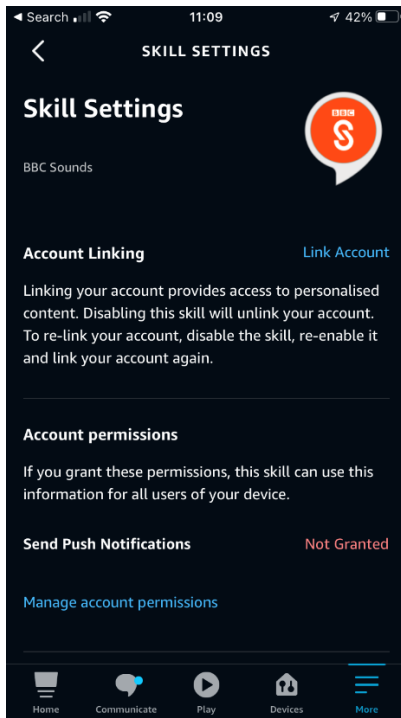

Customer Support - 2025-01-30 - [DiscovR](#)

Connecting the DiscovR / Alexa with BBC Account

You need to login to their BBC account via the Alexa 'BBC Sounds' skill.

You can access the 'BBC Sounds' skill via the Alexa App or a web browser.

The screen shots below are from the Alexa App.

In the App select More - Skills and Games - Your Skills - BBC Sounds

Open BBC Sounds then select Settings - Link account

You will then see the prompt to connect Alexa to your BBC account.