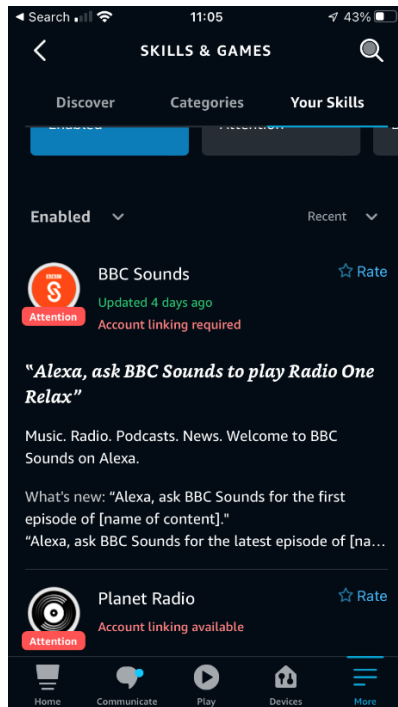

Customer Support - 2025-01-30 - [DiscovR](#)

Connecting the DiscovR / Alexa with BBC Account

You need to login to their BBC account via the Alexa 'BBC Sounds' skill.

You can access the 'BBC Sounds' skill via the Alexa App or a web browser.

The screen shots below are from the Alexa App.

In the App select More - Skills and Games - Your Skills - BBC Sounds

Open BBC Sounds then select Settings - Link account

You will then see the prompt to connect Alexa to your BBC account.