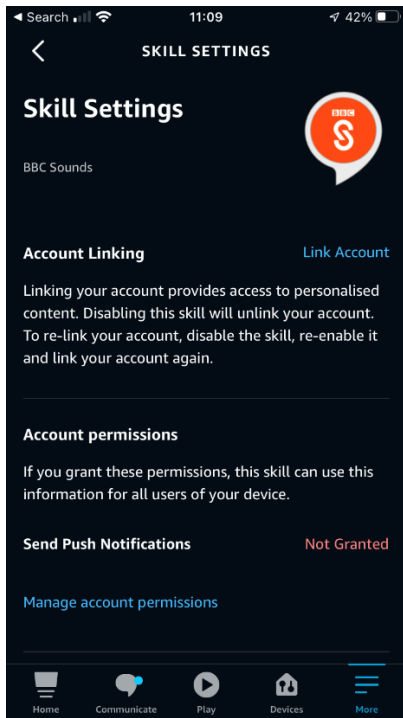

### Connecting the DiscovR / Alexa with BBC Account

You need to login to their BBC account via the Alexa 'BBC Sounds' skill.

You can access the 'BBC Sounds' skill via the Alexa App or a web browser.

The screen shots below are from the Alexa App.

In the App select More - Skills and Games - Your Skills - BBC Sounds

Open BBC Sounds then select Settings - Link account

You will then see the prompt to connect Alexa to your BBC account.