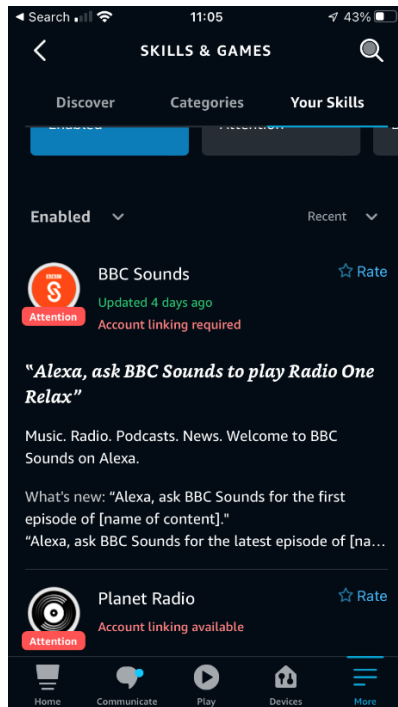

Open BBC Sounds then select Settings - Link account