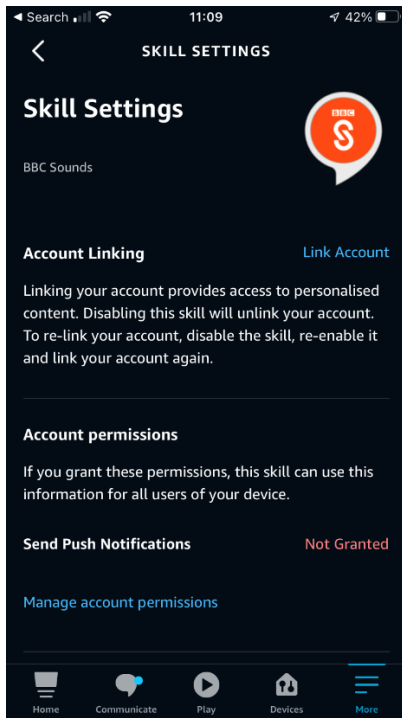

### Connecting the DiscovR / Alexa with BBC Account

You need to login to their BBC account via the Alexa 'BBC Sounds' skill.

You can access the 'BBC Sounds' skill via the Alexa App or a web browser.

The screen shots below are from the Alexa App.

In the App select More - Skills and Games - Your Skills - BBC Sounds

Open BBC Sounds then select Settings - Link account

You will then see the prompt to connect Alexa to your BBC account.